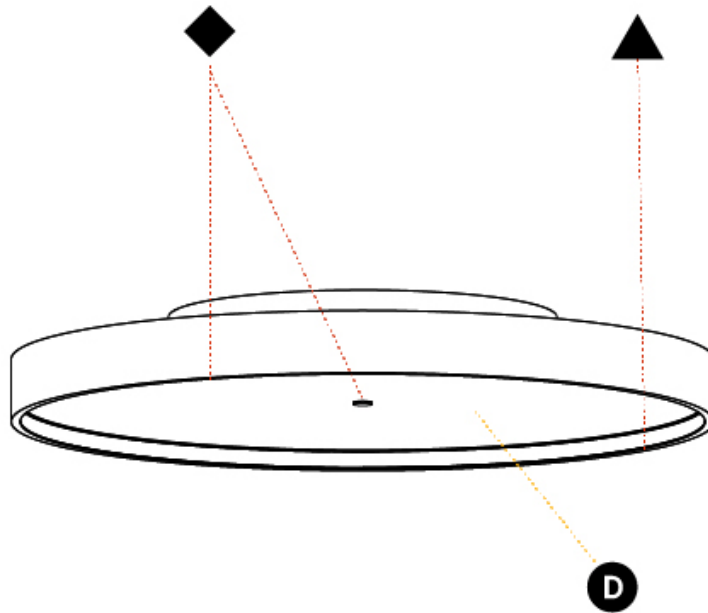

SIGN DIVA KORONA SURFACE

A3D102-

PROJECT
TYPE
SPECIFIER
QUANTITY
DATE