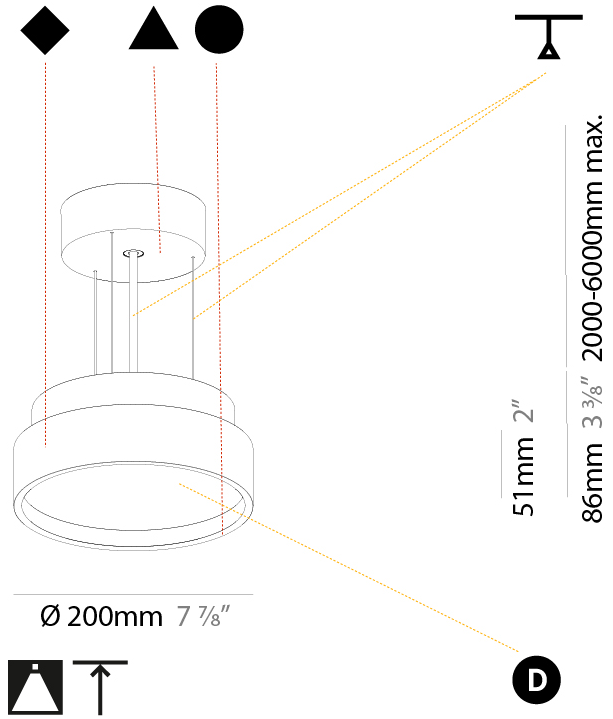

GENERAL

Series: Sign Diva
Subseries: Sign Diva Korona
Partner: Prolicht
Division: Architectural
Installation: Suspension
Product Type: Pendant
Mounting Location: Ceiling
Light Distribution: Direct

PHYSICAL

Shape: Round
Diameter (mm): 200
Diameter (in): 7 7/8
Height (mm): 86
Height (in): 3 3/8
Weight (kg): 1.873
Weight (lbs): 4.129
Diffuser: PMMA - Opal / Micro-Prism / Sparkling Secret / Vintage Industrial
Fixture Finish: SSR / BKV / CWI / CRY / HAB / UFT / ITA / RUA / FTG / MYG / LOD / PUS / FRO / FUP / KIA / POP / BLS / SPG / MEY / GOH / CHC / COM / ABZ / JAG / OBR / MOS / ROR
Fixture Material: PMMA / Extruded Aluminum / Steel
Cable Details: 2000mm/78 3/4" or 6000mm/236 1/4" Transparent Cable

ELECTRICAL

Lamp Type: LED (Zhaga Standard)
Input Wattage (W): 10
Total Output Wattage (W): 11
Dimming: Tri-Mode (Non-Dimming and Phase Dimming (120Vac only) and 0-10V Dimming)
Driver Included: Yes
Driver Location: Integrated
Driver Type: Constant Current - Universal
Driver Class: Class 2
Input Voltage (V): 120 - 277
Constant Current (MA): 350

LED

Color Temperature (°K): 2700 / 3000 / 3500 / 4000
Max. Delivered Lumen (lm): 836 / 895 / 903 / 921
Nominal Lumen (lm): 1280 / 1370 / 1382 / 1410
CRI: >90 CRI
Lamp Life (hrs): 50000

OPTICAL

RATINGS AND CERTIFICATIONS

Certified By: Certified for North American Standards
IP rating: IP20