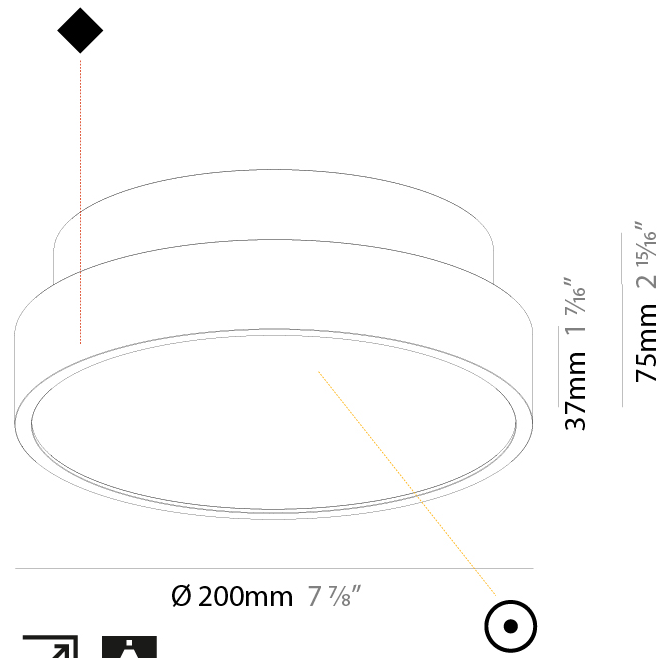

GENERAL

Series: Sign Diva
Subseries: Sign Diva
Partner: Prolicht
Division: Architectural
Installation: Surface
Product Type: Ceiling Surface
Mounting Location: Ceiling
Light Distribution: Direct

PHYSICAL

Shape: Round
Diameter (mm): 200
Diameter (in): 7 ⁷/₈
Height (mm): 75
Height (in): 2 ¹⁵/₁₆
Weight (kg): 1.122
Weight (lbs): 2.474
Diffuser: PMMA - Opal/Micro-Prism/Sparkling Secret/Vintage Industrial with Shine Ring
Fixture Finish: SSR / BKV / CWI / CRY / HAB / UFT / ITA / RUA / FTG / MYG / LOD / PUS / FRO / FUP / KIA / POP / BLS / SPG / MEY / GOH / CHC / COM / ABZ / JAG / OBR / MOS / ROR
Fixture Material: PMMA / Extruded Aluminum / Steel

ELECTRICAL

Lamp Type: LED (Zhaga Standard)
Input Wattage (W): 12.1
Total Output Wattage (W): 11
Dimming: Tri-Mode (Non-Dimming and Phase Dimming (120Vac only) and 0-10V Dimming)
Driver Included: Yes
Driver Location: Integrated
Driver Type: Constant Current - Universal
Driver Class: Class 2
Input Voltage (V): 120 - 277
Constant Current (MA): 350

LED

Color Temperature (°K): 3000 / 3500 / 4000
Max. Delivered Lumen (lm): 1040 / 1058 / 1080
CRI: >90 CRI
Lamp Life (hrs): 50000

OPTICAL

RATINGS AND CERTIFICATIONS

Certified By: Certified for North American Standards
IP rating: IP20

PROJECT
TYPE
SPECIFIER
QUANTITY
DATE