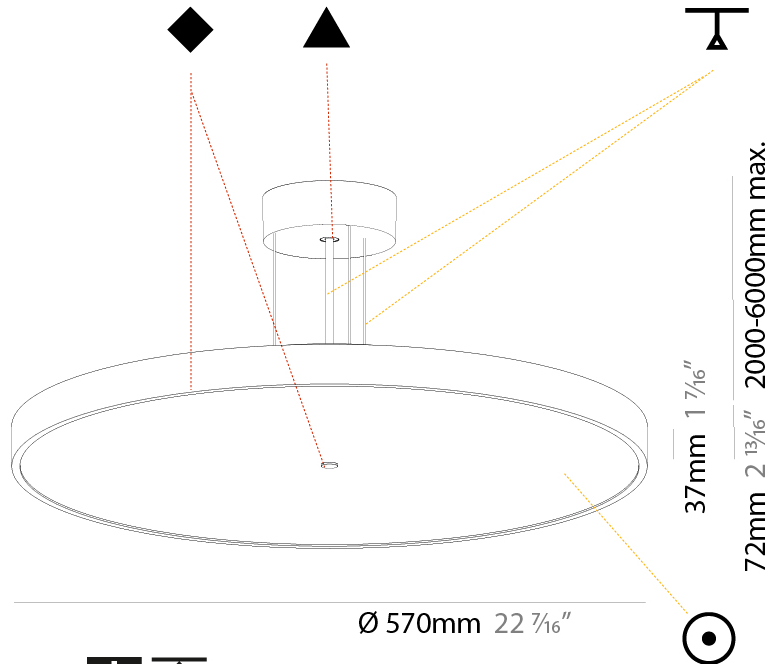

GENERAL

Series: Sign Diva
Subseries: Sign Diva
Partner: Prolicht
Division: Architectural
Installation: Suspension
Product Type: Pendant
Mounting Location: Ceiling
Light Distribution: Direct

PHYSICAL

Shape: Round
Diameter (mm): 570
Diameter (in): 22 7/16
Height (mm): 72
Height (in): 2 13/16
Max. Overall Height (mm): 6072
Max. Overall Height (in): 239 1/16
Weight (kg): 7.802
Weight (lbs): 17.2
Diffuser: PMMA - Opal / Micro-Prism / Sparkling Secret / Vintage Industrial with Shine Ring
Fixture Finish: SSR / BKV / CWI / CRY / HAB / UFT / ITA / RUA / FTG / MYG / LOD / PUS / FRO / FUP / KIA / POP / BLS / SPG / MEY / GOH / CHC / COM / ABZ / JAG / OBR / MOS / ROR
Fixture Material: PMMA / Extruded Aluminum / Steel
Cable Details: 2000mm or 6000mm Transparent Cable

ELECTRICAL

Lamp Type: LED (Zhaga Standard)
Input Wattage (W): 58.3
Total Output Wattage (W): 53
Dimming: Tri-Mode (Non-Dimming and Phase Dimming (120Vac only) and 0-10V Dimming)
Driver Included: Yes
Driver Location: Integrated
Driver Type: Constant Current - Universal
Driver Class: Class 2
Input Voltage (V): 120 - 277
Constant Current (MA): 350

LED

Color Temperature (°K): 2700 / 3000 / 3500 / 4000
Max. Delivered Lumen (lm): 5060 / 6120 / 6233 / 6360
CRI: >90 CRI
Lamp Life (hrs): 50000

OPTICAL

RATINGS AND CERTIFICATIONS

Certified By: Certified for North American Standards
IP rating: IP20

PROJECT
TYPE
SPECIFIER
QUANTITY
DATE

A