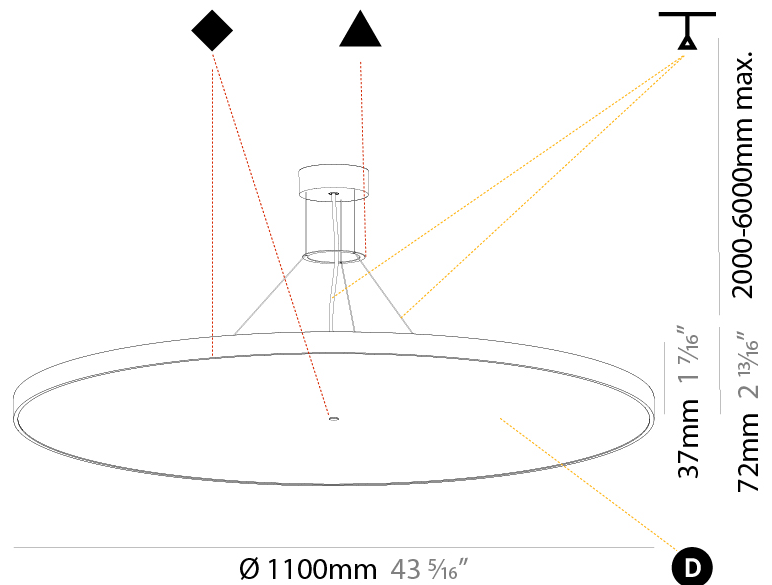

GENERAL

Series: Sign Diva
Subseries: Sign Diva
Partner: Prolicht
Division: Architectural
Installation: Suspension
Product Type: Pendant
Mounting Location: Ceiling
Light Distribution: Direct

PHYSICAL

Shape: Round
Diameter (mm): 1100
Diameter (in): 43 ⁵/₁₆"
Height (mm): 86
Height (in): 3 ³/₈"
Weight (kg): 19.475
Weight (lbs): 42.94
Diffuser: PMMA - Opal / Micro-Prism / Sparkling Secret / Vintage Industrial
Fixture Finish: SSR / BKV / CWI / CRY / HAB / UFT / ITA / RUA / FTG / MYG / LOD / PUS / FRO / FUP / KIA / POP / BLS / SPG / MEY / GOH / CHC / COM / ABZ / JAG / OBR / MOS / ROR
Fixture Material: PMMA / Extruded Aluminum / Steel
Cable Details: 2000mm/78 3/4" or 6000mm/236 1/4" Transparent Cable

ELECTRICAL

Lamp Type: LED (Zhaga Standard)
Input Wattage (W): 169.4
Total Output Wattage (W): 134
Dimming: Tri-Mode (Non-Dimming and Phase Dimming (120Vac only) and 0-10V Dimming)
Driver Included: Yes
Driver Location: Integrated
Driver Type: Constant Current - Universal
Driver Class: Class 2
Input Voltage (V): 120 - 277
Constant Current (MA): 600

LED

Color Temperature (°K): 2700 / 3000 / 3500 / 4000
Max. Delivered Lumen (lm): 16140 / 19520 / 19933 / 20340
CRI: >90 CRI
Lamp Life (hrs): 50000

OPTICAL

RATINGS AND CERTIFICATIONS

Certified By: Certified for North American Standards
IP rating: IP20

PROJECT
TYPE
SPECIFIER
QUANTITY
DATE