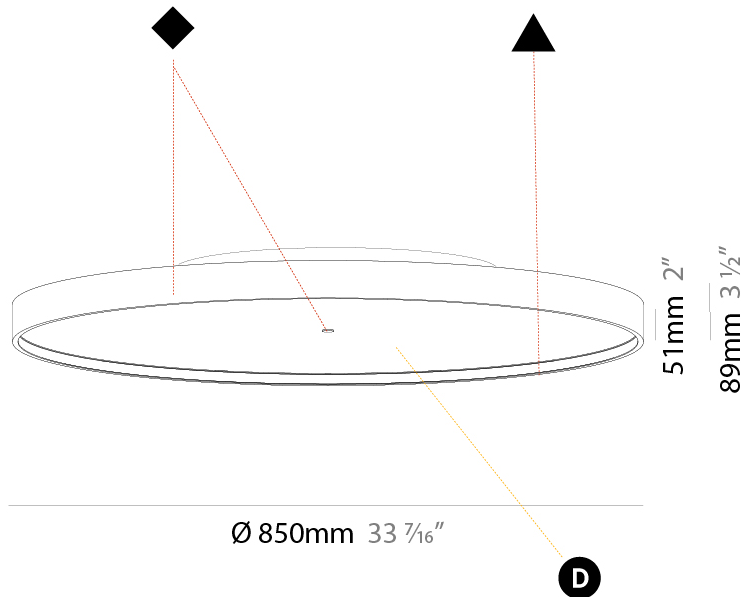

GENERAL

Series: Sign Diva
Subseries: Sign Diva Korona
Partner: Prolicht
Division: Architectural
Installation: Surface
Product Type: Ceiling Surface
Mounting Location: Ceiling
Light Distribution: Direct

PHYSICAL

Shape: Round
Diameter (mm): 850
Diameter (in): 33 7/16
Height (mm): 89
Height (in): 3 1/2
Weight (kg): 13.244
Weight (lbs): 29.198
Diffuser: PMMA - Opal/Micro-Prism/Sparkling Secret/Vintage Industrial
Fixture Finish: SSR / BKV / CWI / CRY / HAB / UFT / ITA / RUA / FTG / MYG / LOD / PUS / FRO / FUP / KIA / POP / BLS / SPG / MEY / GOH / CHC / COM / ABZ / JAG / OBR / MOS / ROR
Fixture Material: PMMA / Extruded Aluminum / Steel

ELECTRICAL

Lamp Type: LED (Zhaga Standard)
Input Wattage (W): 96.8
Total Output Wattage (W): 76.8
Dimming: Tri-Mode (Non-Dimming and Phase Dimming (120Vac only) and 0-10V Dimming)
Driver Included: Yes
Driver Location: Integrated
Driver Type: Constant Current - Universal
Driver Class: Class 2
Input Voltage (V): 120 - 277
Constant Current (MA): 500

LED

Color Temperature (°K): 3000 / 3500 / 4000
Max. Delivered Lumen (lm): 11160 / 11388 / 11620
CRI: >90 CRI
Lamp Life (hrs): 50000

OPTICAL

RATINGS AND CERTIFICATIONS

Certified By: Certified for North American Standards
IP rating: IP20