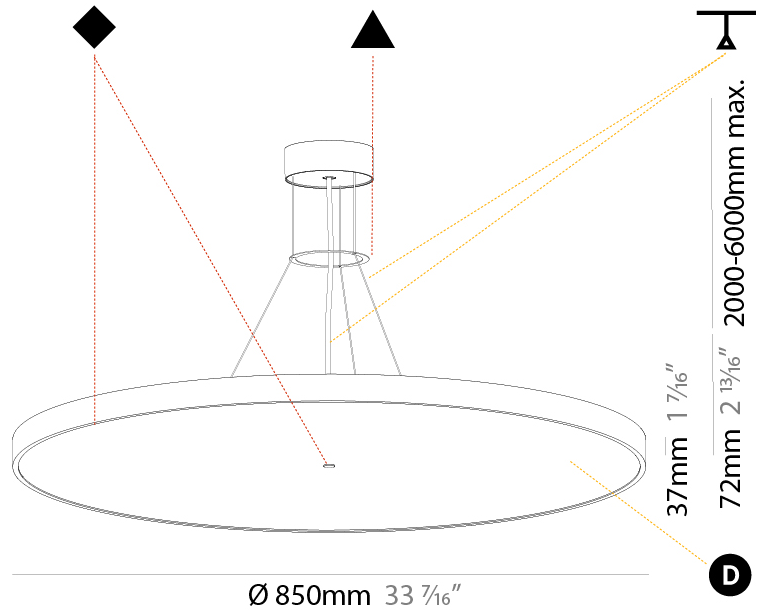

GENERAL

Series: Sign Diva
Subseries: Sign Diva
Partner: Prolicht
Division: Architectural
Installation: Suspension
Product Type: Pendant
Mounting Location: Ceiling
Light Distribution: Direct

PHYSICAL

Shape: Round
Diameter (mm): 850
Diameter (in): 33 7/16
Height (mm): 72
Height (in): 2 13/16
Max. Overall Height (mm): 6072
Max. Overall Height (in): 239 1/16
Weight (kg): 14.005
Weight (lbs): 30.88
Diffuser: PMMA - Opal / Micro-Prism / Sparkling Secret / Vintage Industrial
Fixture Finish: SSR / BKV / CWI / CRY / HAB / UFT / ITA / RUA / FTG / MYG / LOD / PUS / FRO / FUP / KIA / POP / BLS / SPG / MEY / GOH / CHC / COM / ABZ / JAG / OBR / MOS / ROR
Fixture Material: PMMA / Extruded Aluminum / Steel
Cable Details: 2000mm or 6000mm Transparent Cable

ELECTRICAL

Lamp Type: LED (Zhaga Standard)
Input Wattage (W): 96.8
Total Output Wattage (W): 76.8
Dimming: Tri-Mode (Non-Dimming and Phase Dimming (120Vac only) and 0-10V Dimming)
Driver Included: Yes
Driver Location: Integrated
Driver Type: Constant Current - Universal
Driver Class: Class 2
Input Voltage (V): 120 - 277
Constant Current (MA): 600

LED

Color Temperature (°K): 2700 / 3000 / 3500 / 4000
Max. Delivered Lumen (lm): 7960 / 9950 / 10153 / 10360
CRI: >90 CRI
Lamp Life (hrs): 50000

OPTICAL

RATINGS AND CERTIFICATIONS

Certified By: Certified for North American Standards
IP rating: IP20