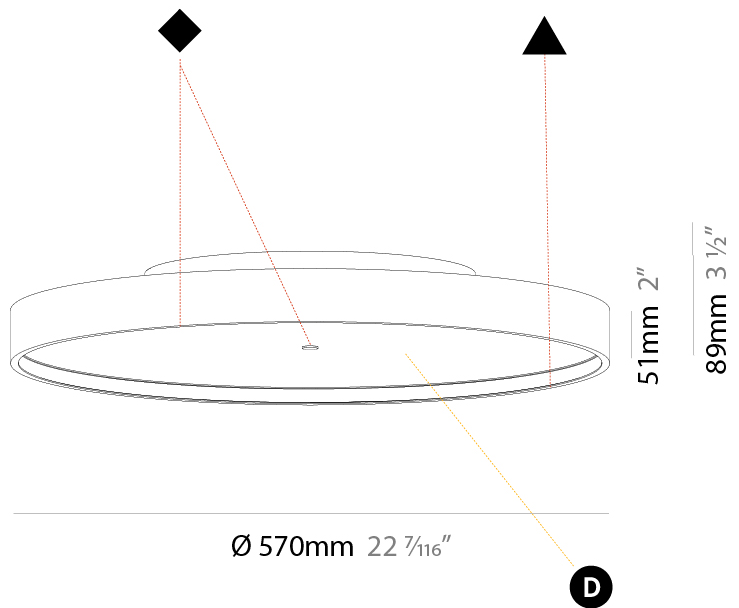

GENERAL

Series: Sign Diva
Subseries: Sign Diva Korona
Partner: Prolicht
Division: Architectural
Installation: Surface
Product Type: Ceiling Surface
Mounting Location: Ceiling
Light Distribution: Direct

PHYSICAL

Shape: Round
Diameter (mm): 570
Diameter (in): 22 7/16
Height (mm): 89
Height (in): 3 1/2
Weight (kg): 7.336
Weight (lbs): 16.173
Diffuser: PMMA - Opal/Micro-Prism/Sparkling Secret/Vintage Industrial
Fixture Finish: SSR / BKV / CWI / CRY / HAB / UFT / ITA / RUA / FTG / MYG / LOD / PUS / FRO / FUP / KIA / POP / BLS / SPG / MEY / GOH / CHC / COM / ABZ / JAG / OBR / MOS / ROR
Fixture Material: PMMA / Extruded Aluminum / Steel

ELECTRICAL

Lamp Type: LED (Zhaga Standard)
Input Wattage (W): 58.3
Total Output Wattage (W): 53
Dimming: Tri-Mode (Non-Dimming and Phase Dimming (120Vac only) and 0-10V Dimming)
Driver Included: Yes
Driver Location: Integrated
Driver Type: Constant Current - Universal
Driver Class: Class 2
Input Voltage (V): 120 - 277
Constant Current (MA): 350

LED

Color Temperature (°K): 3000 / 3500 / 4000
Max. Delivered Lumen (lm): 6120 / 6233 / 6360
CRI: >90 CRI
Lamp Life (hrs): 50000

OPTICAL

RATINGS AND CERTIFICATIONS

Certified By: Certified for North American Standards
IP rating: IP20