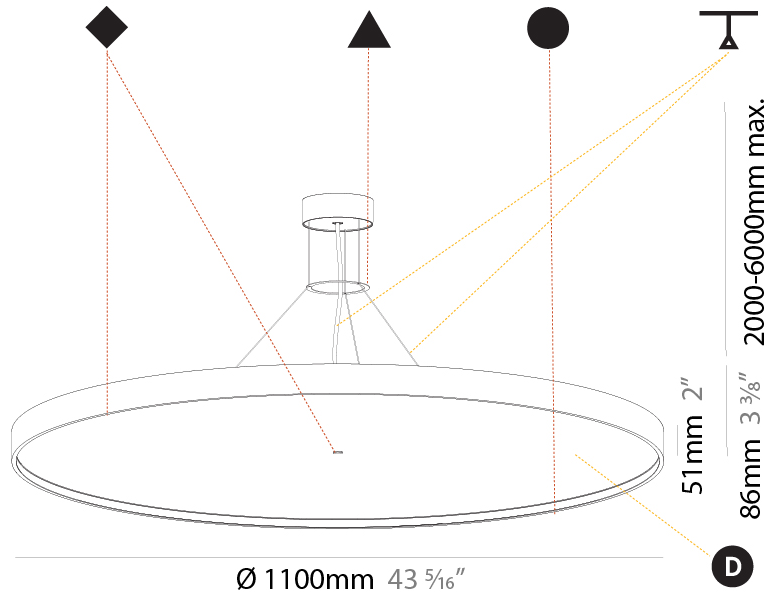

GENERAL

Series: Sign Diva
Subseries: Sign Diva Korona
Partner: Prolicht
Division: Architectural
Installation: Suspension
Product Type: Pendant
Mounting Location: Ceiling
Light Distribution: Direct

PHYSICAL

Shape: Round
Diameter (mm): 1100
Diameter (in): 43 ⁵/₁₆"
Height (mm): 86
Height (in): 3 ³/₈"
Max. Overall Height (mm): 2086
Max. Overall Height (in): 82 ¹/₈"
Weight (kg): 19.986
Weight (lbs): 44.06
Diffuser: PMMA - Opal / Micro-Prism / Sparkling Secret / Vintage Industrial
Fixture Finish: SSR / BKV / CWI / CRY / HAB / UFT / ITA / RUA / FTG / MYG / LOD / PUS / FRO / FUP / KIA / POP / BLS / SPG / MEY / GOH / CHC / COM / ABZ / JAG / OBR / MOS / ROR
Fixture Material: PMMA / Extruded Aluminum / Steel
Cable Details: 2000mm or 6000mm Transparent Cable

ELECTRICAL

Lamp Type: LED (Zhaga Standard)
Input Wattage (W): 145
Total Output Wattage (W): 135
Dimming: Tri-Mode (Non-Dimming and Phase Dimming (120Vac only) and 0-10V Dimming)
Driver Included: Yes
Driver Location: Integrated
Driver Type: Constant Current - Universal
Driver Class: Class 2
Input Voltage (V): 120 - 277
Constant Current (MA): 600

LED

Color Temperature (°K): 2700 / 3000 / 3500 / 4000
Max. Delivered Lumen (lm): 15931 / 17172 / 19937 / 20344
Nominal Lumen (lm): 18837 / 20305 / 23575 / 24056
CRI: >90 CRI
Lamp Life (hrs): 50000

OPTICAL

RATINGS AND CERTIFICATIONS

Certified By: Certified for North American Standards
IP rating: IP20