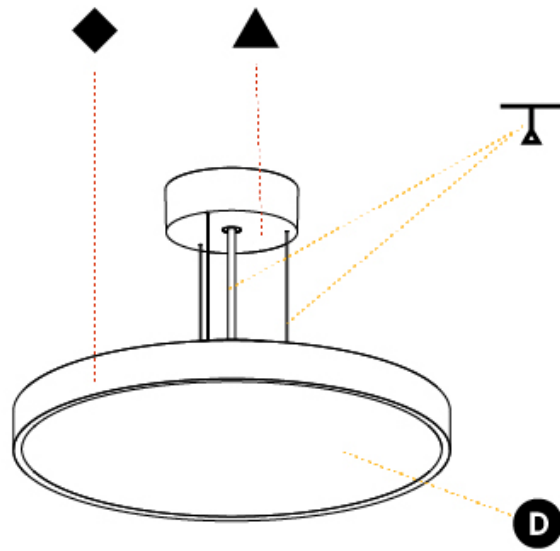

Certified By: Certified for North American Standards
IP rating: IP20

51mm 2"
86mm 3 3/8" 2000-6000mm max.

Ø 400mm 15 3/4"

SIGN DIVA KORONA SUSPENSION

A300011-

PROJECT
TYPE
SPECIFIER
QUANTITY
DATE

A

SIGN DIVA KORONA SUSPENSION