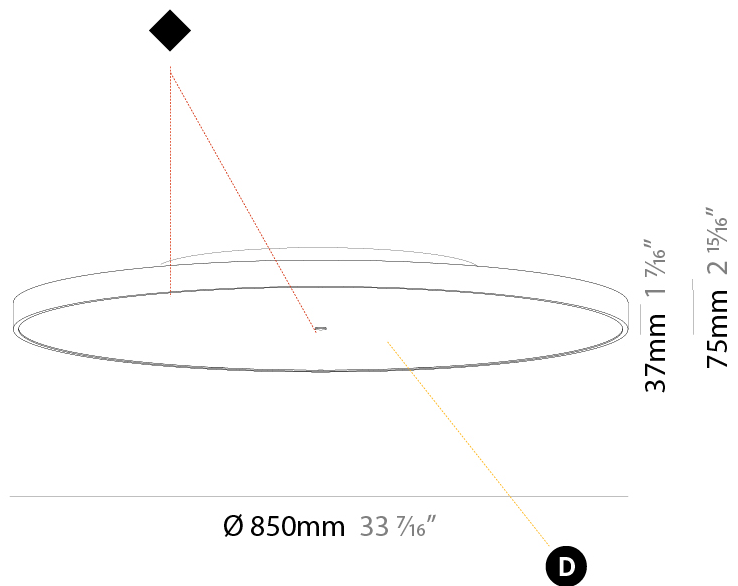

GENERAL

Series: Sign Diva
Subseries: Sign Diva
Partner: Prolicht
Division: Architectural
Installation: Surface
Product Type: Ceiling Surface
Mounting Location: Ceiling
Light Distribution: Direct

PHYSICAL

Shape: Round
Diameter (mm): 850
Diameter (in): 33 7/16
Height (mm): 75
Height (in): 2 15/16
Weight (kg): 12.925
Weight (lbs): 28.495
Diffuser: PMMA - Opal/Micro-Prism/Sparkling Secret/Vintage Industrial with Shine Ring
Fixture Finish: SSR / BKV / CWI / CRY / HAB / UFT / ITA / RUA / FTG / MYG / LOD / PUS / FRO / FUP / KIA / POP / BLS / SPG / MEY / GOH / CHC / COM / ABZ / JAG / OBR / MOS / ROR
Fixture Material: PMMA / Extruded Aluminum / Steel

ELECTRICAL

Lamp Type: LED (Zhaga Standard)
Input Wattage (W): 96.8
Total Output Wattage (W): 76.8
Dimming: Tri-Mode (Non-Dimming and Phase Dimming (120Vac only) and 0-10V Dimming)
Driver Included: Yes
Driver Location: Integrated
Driver Type: Constant Current - Universal
Driver Class: Class 2
Input Voltage (V): 120 - 277
Constant Current (MA): 600

LED

Color Temperature (°K): 3000 / 3500 / 4000
Max. Delivered Lumen (lm): 11160 / 11388 / 11620
CRI: >90 CRI
Lamp Life (hrs): 50000

OPTICAL

RATINGS AND CERTIFICATIONS

Certified By: Certified for North American Standards
IP rating: IP20