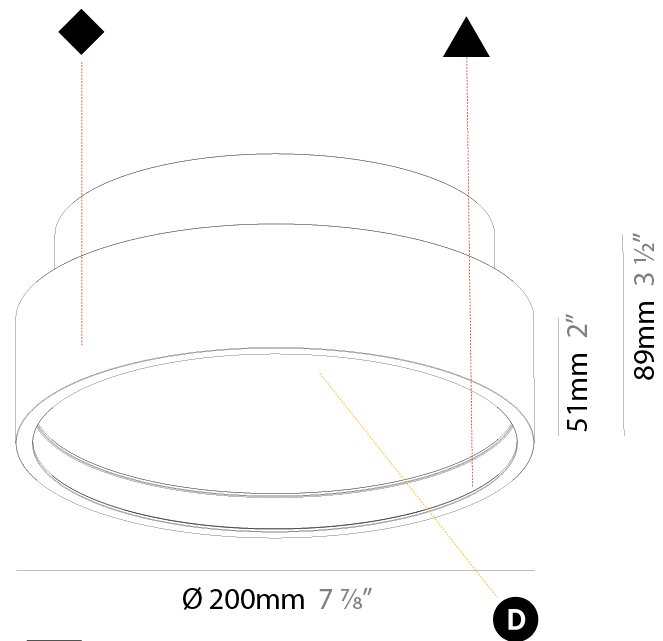

GENERAL

Series: Sign Diva
Subseries: Sign Diva Korona
Partner: Prolicht
Division: Architectural
Installation: Surface
Product Type: Ceiling Surface
Mounting Location: Ceiling
Light Distribution: Direct

PHYSICAL

Shape: Round
Diameter (mm): 200
Diameter (in): 7 7/8
Height (mm): 89
Height (in): 3 1/2
Weight (kg): 1.263
Weight (lbs): 2.784
Diffuser: PMMA - Opal/Micro-Prism/Sparkling Secret/Vintage Industrial
Fixture Finish: SSR / BKV / CWI / CRY / HAB / UFT / ITA / RUA / FTG / MYG / LOD / PUS / FRO / FUP / KIA / POP / BLS / SPG / MEY / GOH / CHC / COM / ABZ / JAG / OBR / MOS / ROR
Fixture Material: PMMA / Extruded Aluminum / Steel

ELECTRICAL

Lamp Type: LED (Zhaga Standard)
Input Wattage (W): 12.1
Total Output Wattage (W): 11
Dimming: Tri-Mode (Non-Dimming and Phase Dimming (120Vac only) and 0-10V Dimming)
Driver Included: Yes
Driver Location: Integrated
Driver Type: Constant Current - Universal
Driver Class: Class 2
Input Voltage (V): 120 - 277
Constant Current (MA): 350

LED

Color Temperature (°K): 3000 / 3500 / 4000
Max. Delivered Lumen (lm): 1040 / 1054 / 1080
CRI: >90 CRI
Lamp Life (hrs): 50000

OPTICAL

RATINGS AND CERTIFICATIONS

Certified By: Certified for North American Standards
IP rating: IP20