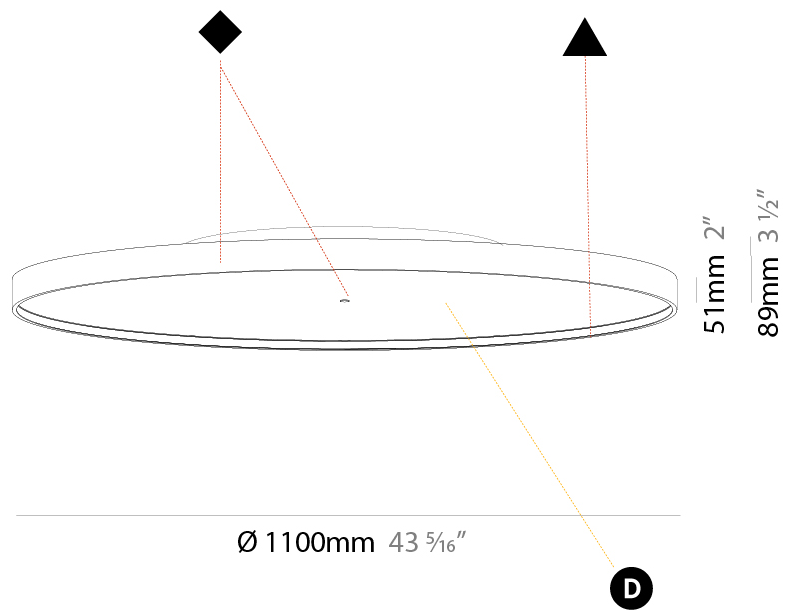

GENERAL

Series: Sign Diva
Subseries: Sign Diva Korona
Partner: Prolicht
Division: Architectural
Installation: Surface
Product Type: Ceiling Surface
Mounting Location: Ceiling
Light Distribution: Direct

PHYSICAL

Shape: Round
Diameter (mm): 1100
Diameter (in): 43 5/16
Height (mm): 89
Height (in): 3 1/2
Weight (kg): 18.835
Weight (lbs): 41.524
Diffuser: PMMA - Opal/Micro-Prism/Sparkling Secret/Vintage Industrial
Fixture Finish: SSR / BKV / CWI / CRY / HAB / UFT / ITA / RUA / FTG / MYG / LOD / PUS / FRO / FUP / KIA / POP / BLS / SPG / MEY / GOH / CHC / COM / ABZ / JAG / OBR / MOS / ROR
Fixture Material: PMMA / Extruded Aluminum / Steel

ELECTRICAL

Lamp Type: LED (Zhaga Standard)
Input Wattage (W): 169.4
Total Output Wattage (W): 134
Dimming: Tri-Mode (Non-Dimming and Phase Dimming (120Vac only) and 0-10V Dimming)
Driver Included: Yes
Driver Location: Integrated
Driver Type: Constant Current - Universal
Driver Class: Class 2
Input Voltage (V): 120 - 277
Constant Current (mA): 600

LED

Color Temperature (°K): 3000 / 3500 / 4000
Max. Delivered Lumen (lm): 19520 / 19933 / 20340
CRI: >90 CRI
Lamp Life (hrs): 50000

OPTICAL

RATINGS AND CERTIFICATIONS

Certified By: Certified for North American Standards
IP rating: IP20