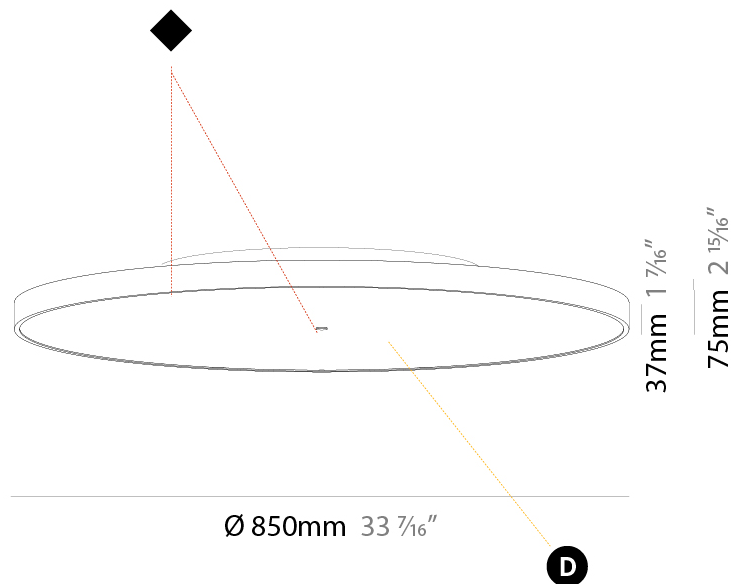

GENERAL

Series: Sign Diva
Subseries: Sign Diva
Partner: Prolicht
Division: Architectural
Installation: Surface
Product Type: Ceiling Surface
Mounting Location: Ceiling
Light Distribution: Direct

PHYSICAL

Shape: Round
Diameter (mm): 850
Diameter (in): 33 ⁷/₁₆"
Height (mm): 75
Height (in): 2 ¹⁵/₁₆"
Weight (kg): 12.925
Weight (lbs): 28.495
Diffuser: PMMA - Opal/Micro-Prism/Sparkling Secret/Vintage Industrial with Shine Ring
Fixture Finish: SSR / BKV / CWI / CRY / HAB / UFT / ITA / RUA / FTG / MYG / LOD / PUS / FRO / FUP / KIA / POP / BLS / SPG / MEY / GOH / CHC / COM / ABZ / JAG / OBR / MOS / ROR
Fixture Material: PMMA / Extruded Aluminum / Steel

ELECTRICAL

Lamp Type: LED (Zhaga Standard)
Input Wattage (W): 96.8
Total Output Wattage (W): 76.8
Dimming: Tri-Mode (Non-Dimming and Phase Dimming (120Vac only) and 0-10V Dimming)
Driver Included: Yes
Driver Location: Integrated
Driver Type: Constant Current - Universal
Driver Class: Class 2
Input Voltage (V): 120 - 277
Constant Current (MA): 600

LED

Color Temperature (°K): 3000 / 3500 / 4000
Max. Delivered Lumen (lm): 11160 / 11388 / 11620
CRI: >90 CRI
Lamp Life (hrs): 50000

OPTICAL

RATINGS AND CERTIFICATIONS

Certified By: Certified for North American Standards
IP rating: IP20

PROJECT
TYPE
SPECIFIER
QUANTITY
DATE