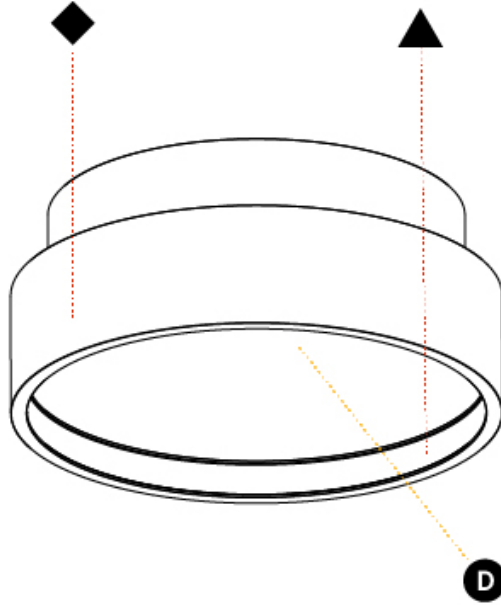

SIGN DIVA KORONA SURFACE

A3D100-

PROJECT _____

TYPE _____

SPECIFIER _____

QUANTITY _____

DATE _____