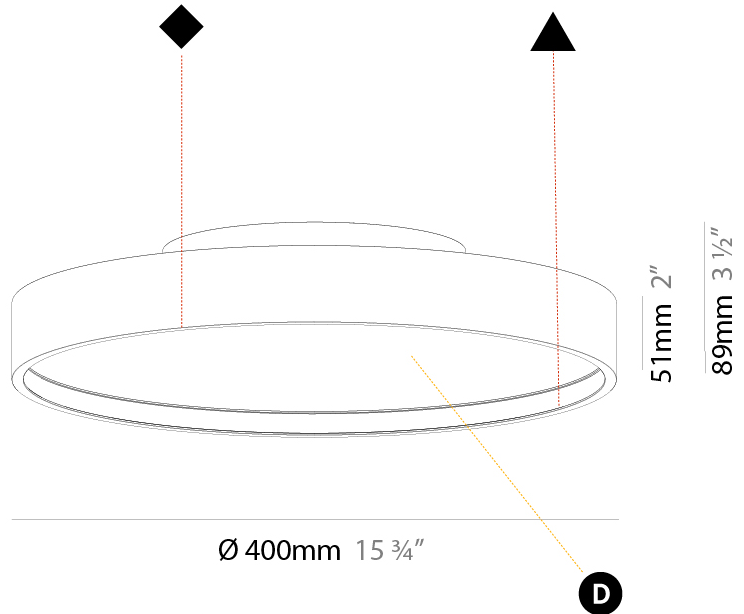

GENERAL

Series: Sign Diva
Subseries: Sign Diva Korona
Partner: Prolicht
Division: Architectural
Installation: Surface
Product Type: Ceiling Surface
Mounting Location: Ceiling
Light Distribution: Direct

PHYSICAL

Shape: Round
Diameter (mm): 400
Diameter (in): 15 3/4
Height (mm): 89
Height (in): 3 1/2
Weight (kg): 2.636
Weight (lbs): 5.811
Diffuser: PMMA - Opal/Micro-Prism/Sparkling Secret/Vintage Industrial
Fixture Finish: SSR / BKV / CWI / CRY / HAB / UFT / ITA / RUA / FTG / MYG / LOD / PUS / FRO / FUP / KIA / POP / BLS / SPG / MEY / GOH / CHC / COM / ABZ / JAG / OBR / MOS / ROR
Fixture Material: PMMA / Extruded Aluminum / Steel

ELECTRICAL

Lamp Type: LED (Zhaga Standard)
Input Wattage (W): 19.8
Total Output Wattage (W): 16
Dimming: Tri-Mode (Non-Dimming and Phase Dimming (120Vac only) and 0-10V Dimming)
Driver Included: Yes
Driver Location: Integrated
Driver Type: Constant Current - Universal
Driver Class: Class 2
Input Voltage (V): 120 - 277
Constant Current (MA): 500

LED

Color Temperature (°K): 3000 / 3500 / 4000
Max. Delivered Lumen (lm): 2260 / 2293 / 2340
CRI: >90 CRI
Lamp Life (hrs): 50000

OPTICAL

RATINGS AND CERTIFICATIONS

Certified By: Certified for North American Standards
IP rating: IP20