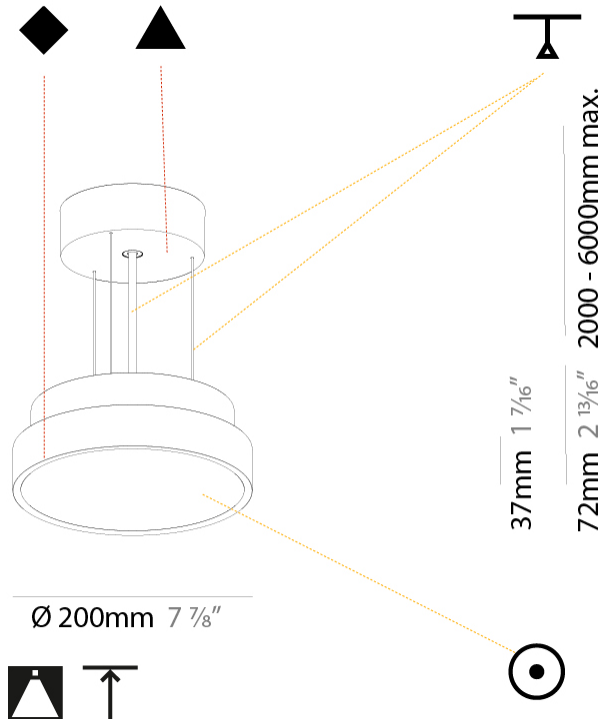

GENERAL

Series: Sign Diva
Subseries: Sign Diva
Partner: Prolicht
Division: Architectural
Installation: Suspension
Product Type: Pendant
Mounting Location: Ceiling
Light Distribution: Direct

PHYSICAL

Shape: Round
Diameter (mm): 200
Diameter (in): 7 7/8
Height (mm): 72
Height (in): 2 13/16
Max. Overall Height (mm): 2072
Max. Overall Height (in): 81 3/16
Weight (kg): 1.732
Weight (lbs): 3.818

Diffuser: PMMA - Opal / Micro-Prism / Sparkling Secret / Vintage Industrial with Shine Ring

Fixture Finish: SSR / BKV / CWI / CRY / HAB / UFT / ITA / RUA / FTG / MYG / LOD / PUS / FRO / FUP / KIA / POP / BLS / SPG / MEY / GOH / CHC / COM / ABZ / JAG / OBR / MOS / ROR

Fixture Material: PMMA / Extruded Aluminum / Steel

Cable Details: 2000mm or 6000mm Transparent Cable

ELECTRICAL

Lamp Type: LED (Zhaga Standard)
Input Wattage (W): 12.1
Total Output Wattage (W): 11
Dimming: Tri-Mode (Non-Dimming and Phase Dimming (120Vac only) and 0-10V Dimming)
Driver Included: Yes
Driver Location: Integrated
Driver Type: Constant Current - Universal
Driver Class: Class 2
Input Voltage (V): 120 - 277
Constant Current (MA): 350

LED

Color Temperature (°K): 2700 / 3000 / 3500 / 4000
Max. Delivered Lumen (lm): 776 / 970 / 980 / 1000
CRI: >90 CRI
Lamp Life (hrs): 50000

OPTICAL

RATINGS AND CERTIFICATIONS

Certified By: Certified for North American Standards
IP rating: IP20