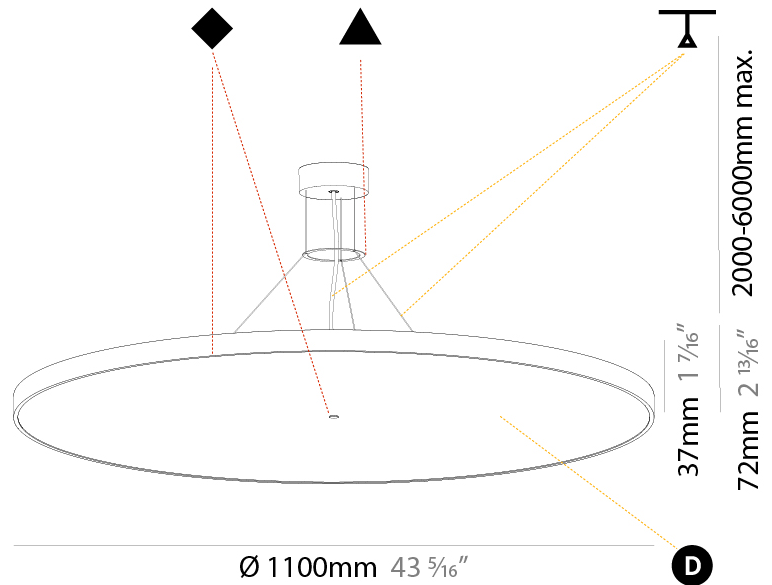

GENERAL

Series: Sign Diva
Subseries: Sign Diva
Partner: Prolicht
Division: Architectural
Installation: Suspension
Product Type: Pendant
Mounting Location: Ceiling
Light Distribution: Direct

PHYSICAL

Shape: Round
Diameter (mm): 1100
Diameter (in): 43 ⁵/₁₆"
Height (mm): 86
Height (in): 3 ³/₈"
Weight (kg): 19.475
Weight (lbs): 42.94
Diffuser: PMMA - Opal / Micro-Prism / Sparkling Secret / Vintage Industrial
Fixture Finish: SSR / BKV / CWI / CRY / HAB / UFT / ITA / RUA / FTG / MYG / LOD / PUS / FRO / FUP / KIA / POP / BLS / SPG / MEY / GOH / CHC / COM / ABZ / JAG / OBR / MOS / ROR
Fixture Material: PMMA / Extruded Aluminum / Steel
Cable Details: 2000mm/78 3/4" or 6000mm/236 1/4" Transparent Cable

ELECTRICAL

Lamp Type: LED (Zhaga Standard)
Input Wattage (W): 169.4
Total Output Wattage (W): 134
Dimming: Tri-Mode (Non-Dimming and Phase Dimming (120Vac only) and 0-10V Dimming)
Driver Included: Yes
Driver Location: Integrated
Driver Type: Constant Current - Universal
Driver Class: Class 2
Input Voltage (V): 120 - 277
Constant Current (MA): 600

LED

Color Temperature (*K): 2700 / 3000 / 3500 / 4000
Max. Delivered Lumen (lm): 16140 / 19520 / 19933 / 20340
CRI: >90 CRI
Lamp Life (hrs): 50000

OPTICAL

RATINGS AND CERTIFICATIONS

Certified By: Certified for North American Standards
IP rating: IP20

PROJECT
TYPE
SPECIFIER
QUANTITY
DATE