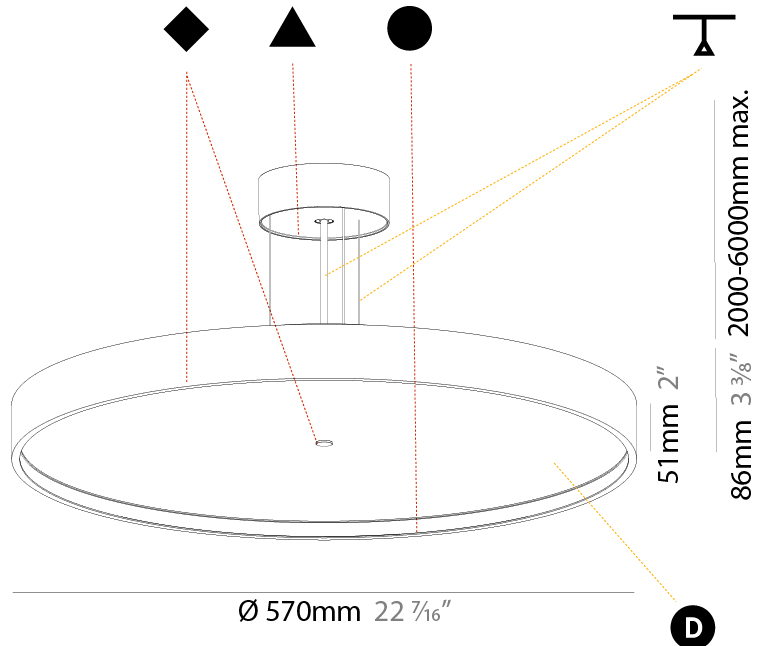

GENERAL

Series: Sign Diva
Subseries: Sign Diva Korona
Partner: Prolicht
Division: Architectural
Installation: Suspension
Product Type: Pendant
Mounting Location: Ceiling
Light Distribution: Direct

PHYSICAL

Shape: Round
Diameter (mm): 570
Diameter (in): 22 7/16
Height (mm): 86
Height (in): 3 3/8
Weight (kg): 8.067
Weight (lbs): 17.78

Diffuser: PMMA - Opal / Micro-Prism / Sparkling Secret / Vintage Industrial

Fixture Finish: SSR / BKV / CWI / CRY / HAB / UFT / ITA / RUA / FTG / MYG / LOD / PUS / FRO / FUP / KIA / POP / BLS / SPG / MEY / GOH / CHC / COM / ABZ / JAG / OBR / MOS / ROR

Fixture Material: PMMA / Extruded Aluminum / Steel

Cable Details: 2000mm/78 3/4" or 6000mm/236 1/4" Transparent Cable

ELECTRICAL

Lamp Type: LED (Zhaga Standard)
Input Wattage (W): 49
Total Output Wattage (W): 46.9
Dimming: Tri-Mode (Non-Dimming and Phase Dimming (120Vac only) and 0-10V Dimming)
Driver Included: Yes
Driver Location: Integrated
Driver Type: Constant Current - Universal
Driver Class: Class 2
Input Voltage (V): 120 - 277
Constant Current (MA): 350

LED

Color Temperature (°K): 2700 / 3000 / 3500 / 4000
Max. Delivered Lumen (lm): 4978 / 5337 / 5384 / 5494
Nominal Lumen (lm): 6199 / 6646 / 6705 / 6842
CRI: >90 CRI
Lamp Life (hrs): 50000

OPTICAL

RATINGS AND CERTIFICATIONS

Certified By: Certified for North American Standards
IP rating: IP20