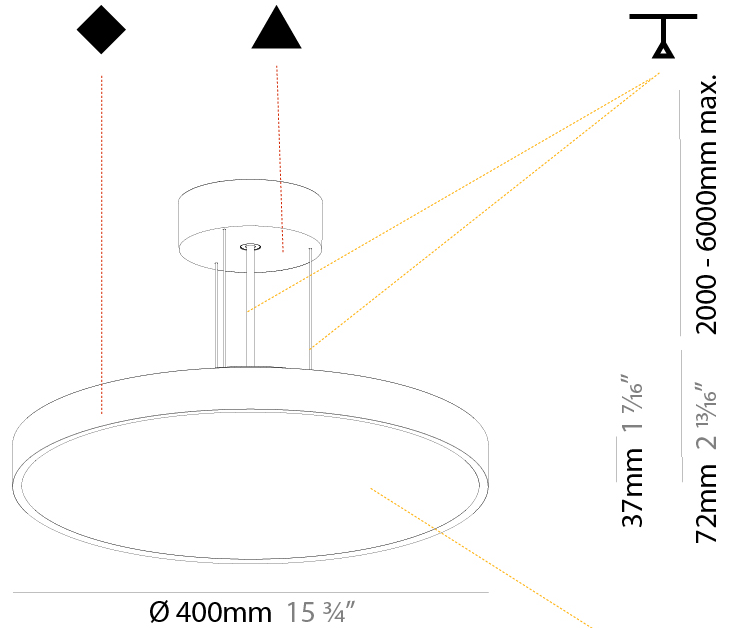

GENERAL

Series: Sign Diva
Subseries: Sign Diva
Partner: Prolicht
Division: Architectural
Installation: Suspension
Product Type: Pendant
Mounting Location: Ceiling
Light Distribution: Direct

PHYSICAL

Shape: Round
Diameter (mm): 400
Diameter (in): 15 3/4
Height (mm): 72
Height (in): 2 13/16
Max. Overall Height (mm): 2072
Max. Overall Height (in): 81 3/16
Weight (kg): 2.972
Weight (lbs): 6.55
Diffuser: PMMA - Opal / Micro-Prism / Sparkling Secret / Vintage Industrial with Shine Ring
Fixture Finish: SSR / BKV / CWI / CRY / HAB / UFT / ITA / RUA / FTG / MYG / LOD / PUS / FRO / FUP / KIA / POP / BLS / SPG / MEY / GOH / CHC / COM / ABZ / JAG / OBR / MOS / ROR
Fixture Material: PMMA / Extruded Aluminum / Steel
Cable Details: 2000mm or 6000mm Transparent Cable

ELECTRICAL

Lamp Type: LED (Zhaga Standard)
Input Wattage (W): 19.8
Total Output Wattage (W): 16
Dimming: Tri-Mode (Non-Dimming and Phase Dimming (120Vac only) and 0-10V Dimming)
Driver Included: Yes
Driver Location: Integrated
Driver Type: Constant Current - Universal
Driver Class: Class 2
Input Voltage (V): 120 - 277
Constant Current (MA): 500

LED

Color Temperature (°K): 2700 / 3000 / 3500 / 4000
Max. Delivered Lumen (lm): 1160 / 1733 / 1741 / 1776
CRI: >90 CRI
Lamp Life (hrs): 50000

OPTICAL

RATINGS AND CERTIFICATIONS

Certified By: Certified for North American Standards
IP rating: IP20